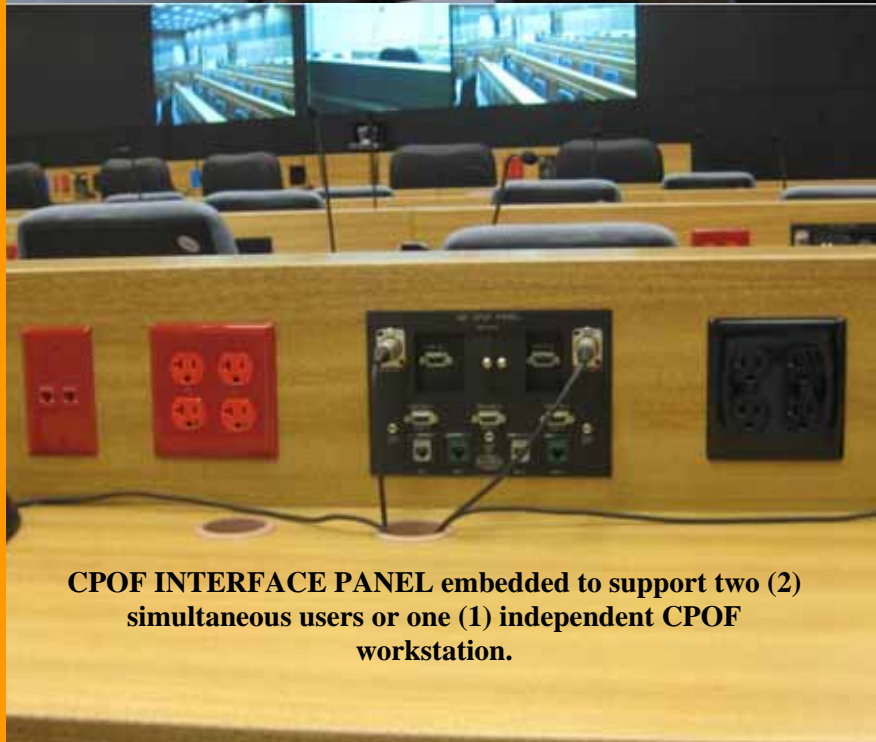

The CPOF INTEGRATION SYSTEM™

is an interface and networking system that gives Command Post of the Future Operators the ability to effortlessly interconnect CPOF kits to Command Center Systems.

Operators can push CPOF video feeds at native resolution of 3072x768 to Jupiter, AMX, Crestron, Extron and other major brand controllers for Data Wall displays or network routing along with three return feeds for local monitor viewing.

Unique to this system is the inherent ability to provide full audio integration, microphone, voice, and data terminations.

The CPOF INTEGRATION SYSTEM™

installation manual may be found at...

www.dasnetcorp.com

CPOF Integration System installed in Command Center to readily support Tactical CPOF Operators.

CPOF INTERFACE PANEL embedded to support two (2) simultaneous users or one (1) independent CPOF workstation.

ABI CPOF INTERFACE PANEL provides 'plug n play' connections for streamline usage.

ABI CPOF INTERFACE KIT is installed near the interface panel and provides complete audio and video integration for...

- Left, Right & Center Near End & Far End Video Feeds
- Return Balanced Audio
- Automatic Video Scaling
- Image Shifting, *as required*